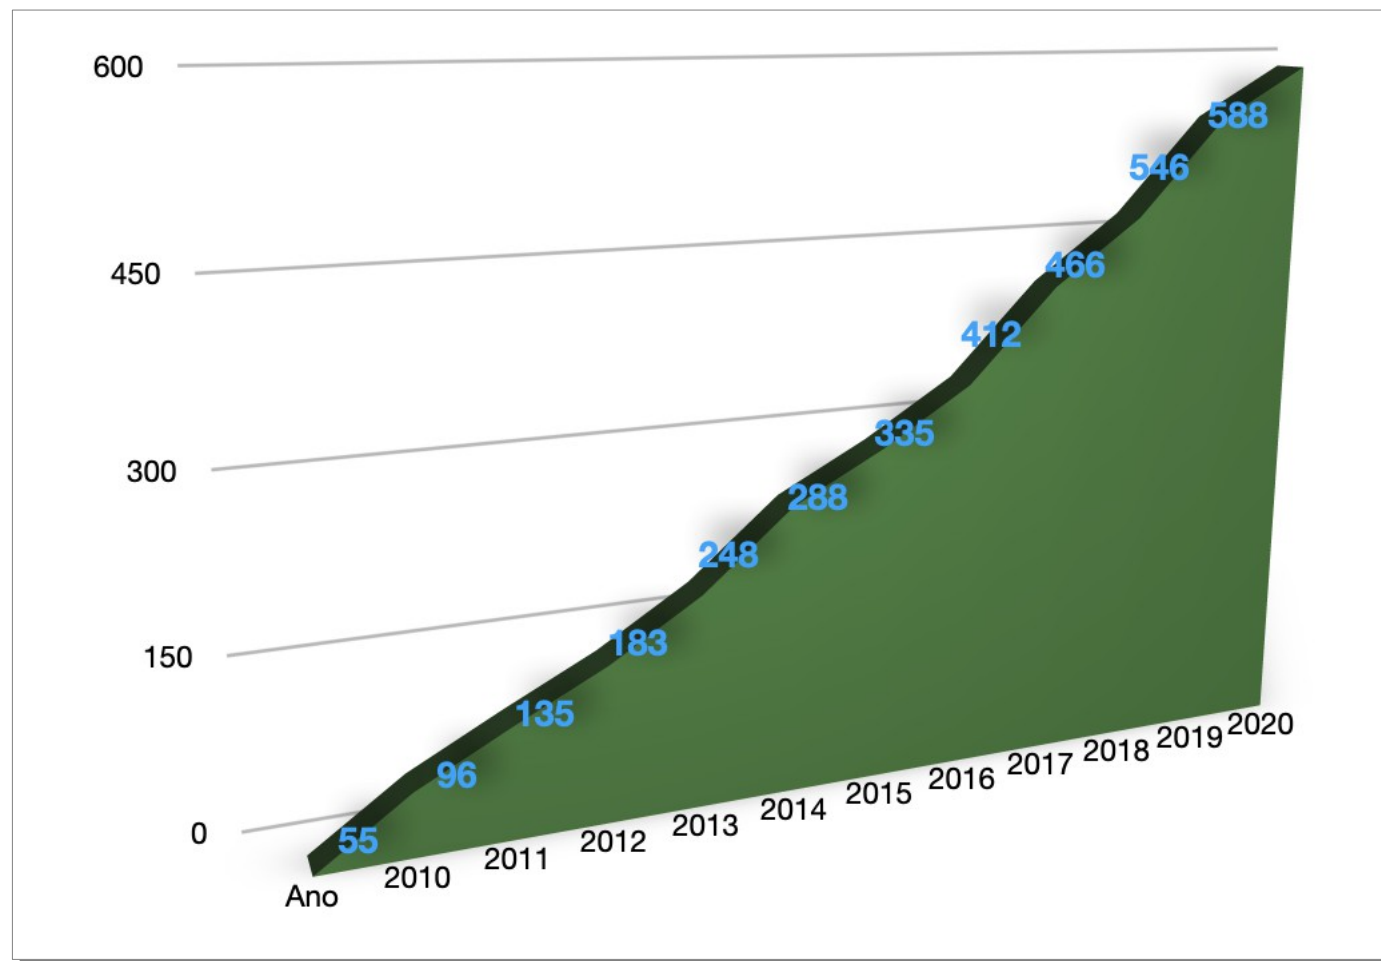

588 ASNs no Paraná

1.5 milhão de IPv4

560 blocos IPv6

- 95% dos ASNs
já tem bloco IPv6

- 50% anunciado